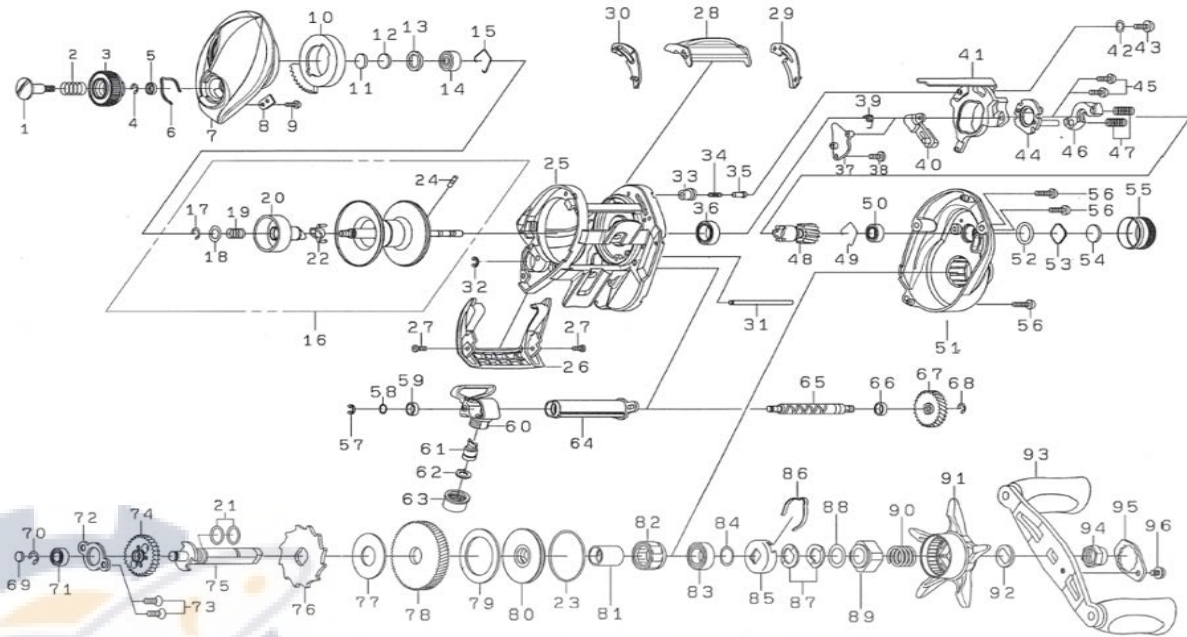

## CLSVTW150HS/XS

\*Please order by parts number, not key number.

Key No	Part No	Description
1	J71-6301	BRAKE DIAL SCREW
2	E16-7101	BRAKE DIAL SPRING
3	J69-4903	BRAKE DIAL
4	B33-9801	BRAKE DIAL RETAINER(A)
5	F63-7701	BRAKE DIAL COLLAR
6	J88-6201	BRAKE DIAL LEAF SPRING
7	J87-6901	LEFT SIDE PLATE
8	J84-3301	BRAKE DIAL RETAINER(B)
9	G93-9301	BRAKE DIAL RETAINER(B) SCRERW
10	J69-5001	MAGNET HOLDER
11	375-7404	LS BEARING WASHER (A)
12	375-7411	LS BEARING WASHER (B)
13	G18-5101	LS BEARING WASHER (C)
14	G51-1501	LS BALL BEARING
15	F03-2201	LS BEARING RING
16-24	Z02-4996	SPOOL ASSY (16-24)
25	J69-2603	FRAME
26	J69-4604	FRONT COVER
27	H53-1508	FRONT COVER SCREW
28	J69-3301	CLUTCH LEVER
29	J69-2701	CLUTCH LEVER PLATE ( R )
30	J69-2801	CLUTCH LEVER PLATE ( L )
31	J28-1902	OSCILLATING POST
32	H70-4101	OSCILLATING POST RETAINER
33	J69-3401	CLUTCH CAM PLATE PIN SPRING COLLAR
34	H92-8801	CLUTCH CAM PLATE PIN SPRING
35	J05-5201	CLUTCH CAM PLATE PIN
36	B86-1704	CLUTCH CAM BALL BEARING
37	J69-3201	KICK LEVER PLATE ( A )
39	J40-7701	KICK LEVER SPRING
40	J62-2901	KICK LEVER
41	J69-2901	CLUTCH CAM PLATE
42	H15-9202	CLUTCH CAM PLATE SCREW WASHER
43	352-2501	CLUTCH CAM PLATE SCREW
44	H65-9101	KICK LEVER PLATE ( B )
45	B03-2904	KICK LEVER PLATE ( B ) SCREW
46	H92-9001	CLUTCH PLATE
47	J31-3901	CLUTCH SPRING
48	J69-5402	PINION GEAR
49	E21-9701	PINION RING
50	G43-1107	PINION BALL BEARING
51	J87-6201	RIGHT SIDE PLATE
52	B05-5201	ZERO ADJUSTE O-RING
53	J21-3101	ZERO ADJUSTE WASHER (A)
54	B17-5501	ZERO ADJUSTE WASHER (B)

### CLSVTW150XS Special Parts

Key No	Part No	Description
48	J69-5602	PINION GEAR
51	J87-6202	RIGHT SIDE PLATE
78	J88-7901	DRIVE GEAR